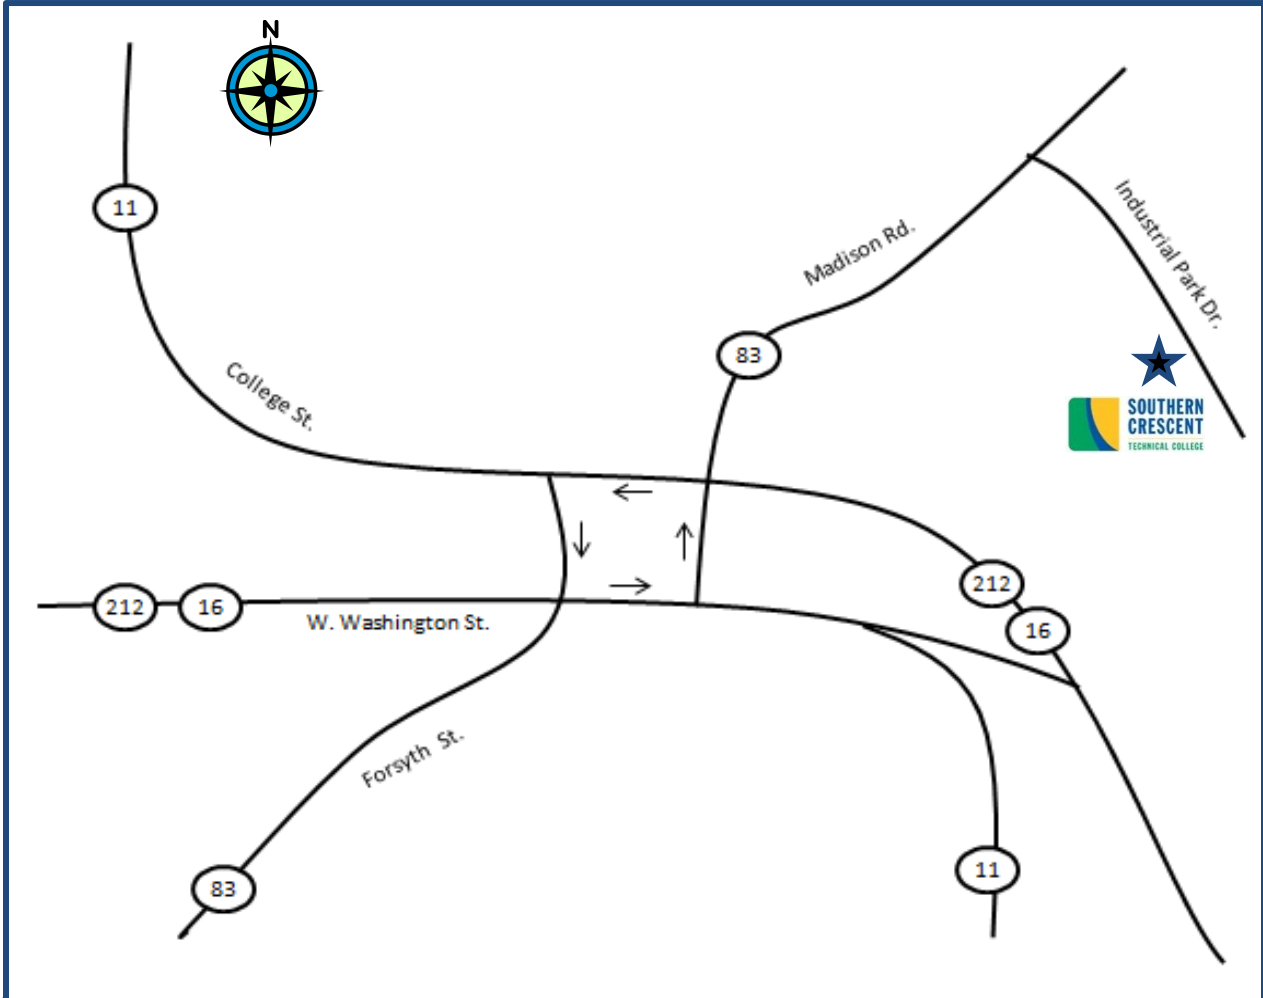

Jasper County Center

112 Industrial Park Drive
Monticello, GA 31064
(706) 468-9930

Traveling on GA Hwy 83 N., GA Hwy 16 East or West, or GA Hwy 11 S. into the square of Monticello ... take GA Hwy 83 N. toward Madison ½ mile and turn right on Industrial Park Drive. Cross the railroad track to first building on the right.

Traveling on GA Hwy 83 S. toward Monticello, approximately 7 ½ miles South of Shady Dale, GA, turn left on Industrial Park Drive, cross the railroad track to the first building on the right.