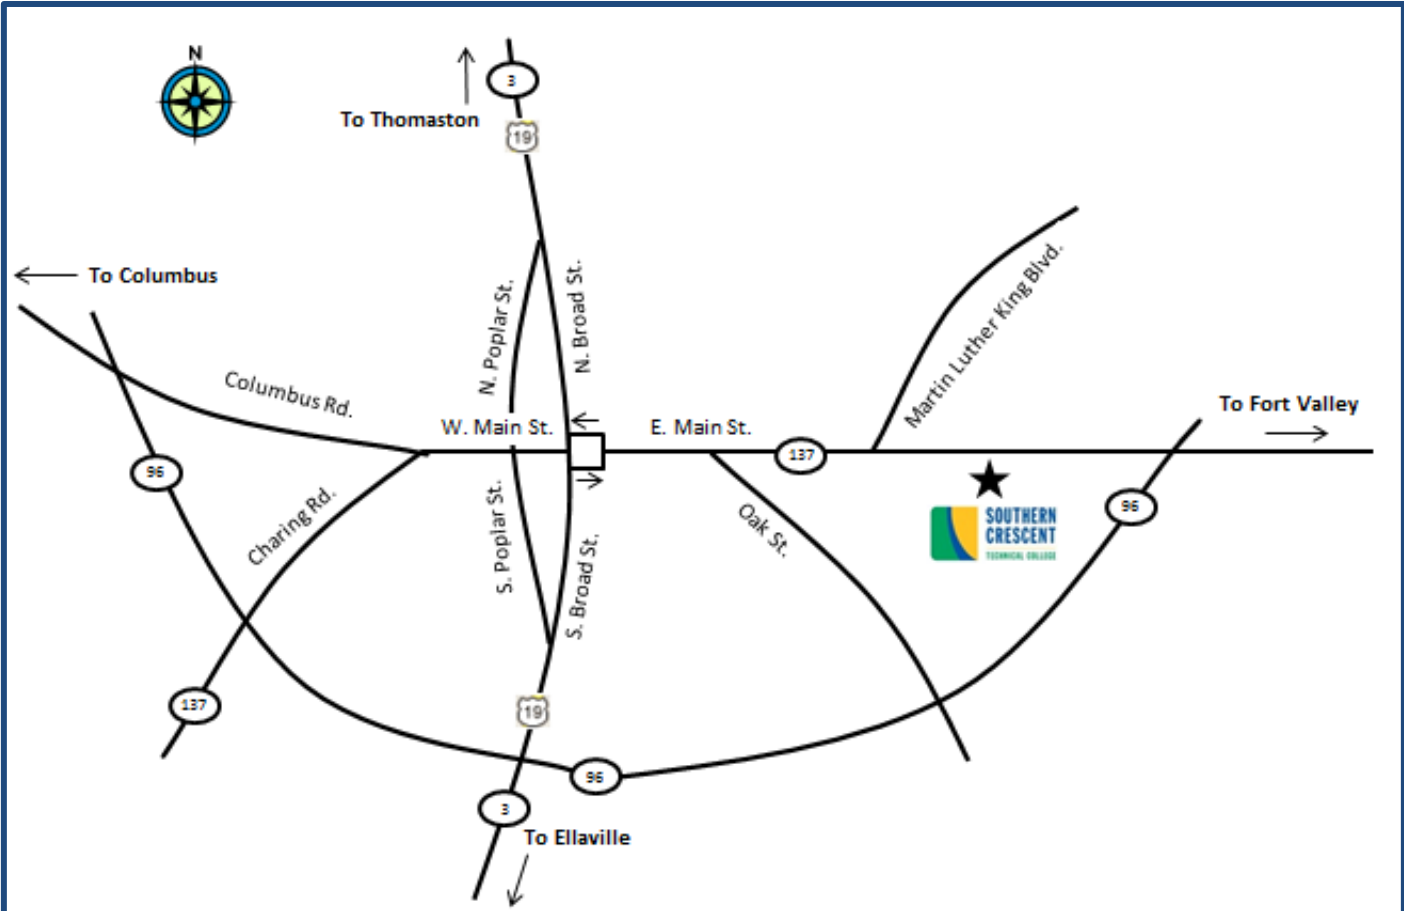

Taylor County Center

**196 East Main Street
Butler, GA 31006
(478) 862-2276**

Traveling north on Hwy. 19, take a **left** onto **GA-137/E. Main St.** Continue through stop sign and continue past the Post Office and turn **slight right** onto **GA-137S/E. Main St.** Continue straight for approximately 0.5 mile and the Taylor Center will be on your right.

Traveling south on Hwy. 19, take a **slight right** onto **GA-137/E. Main St.** Continue straight and continue past the Post Office and turn **slight right** onto **GA-137S/E. Main St.** Continue straight for approximately 0.5 mile and the Taylor Center will be on your right.

Traveling east on Hwy. 96, turn **right** onto **GA-137/E. Main St.** Continue straight for approximately 1 mile and the Taylor Center will be on your left.

Traveling west on Hwy. 96, turn **left** onto **GA-137/E. Main St.** Continue straight for approximately 1 mile and the Taylor Center will be on your left.